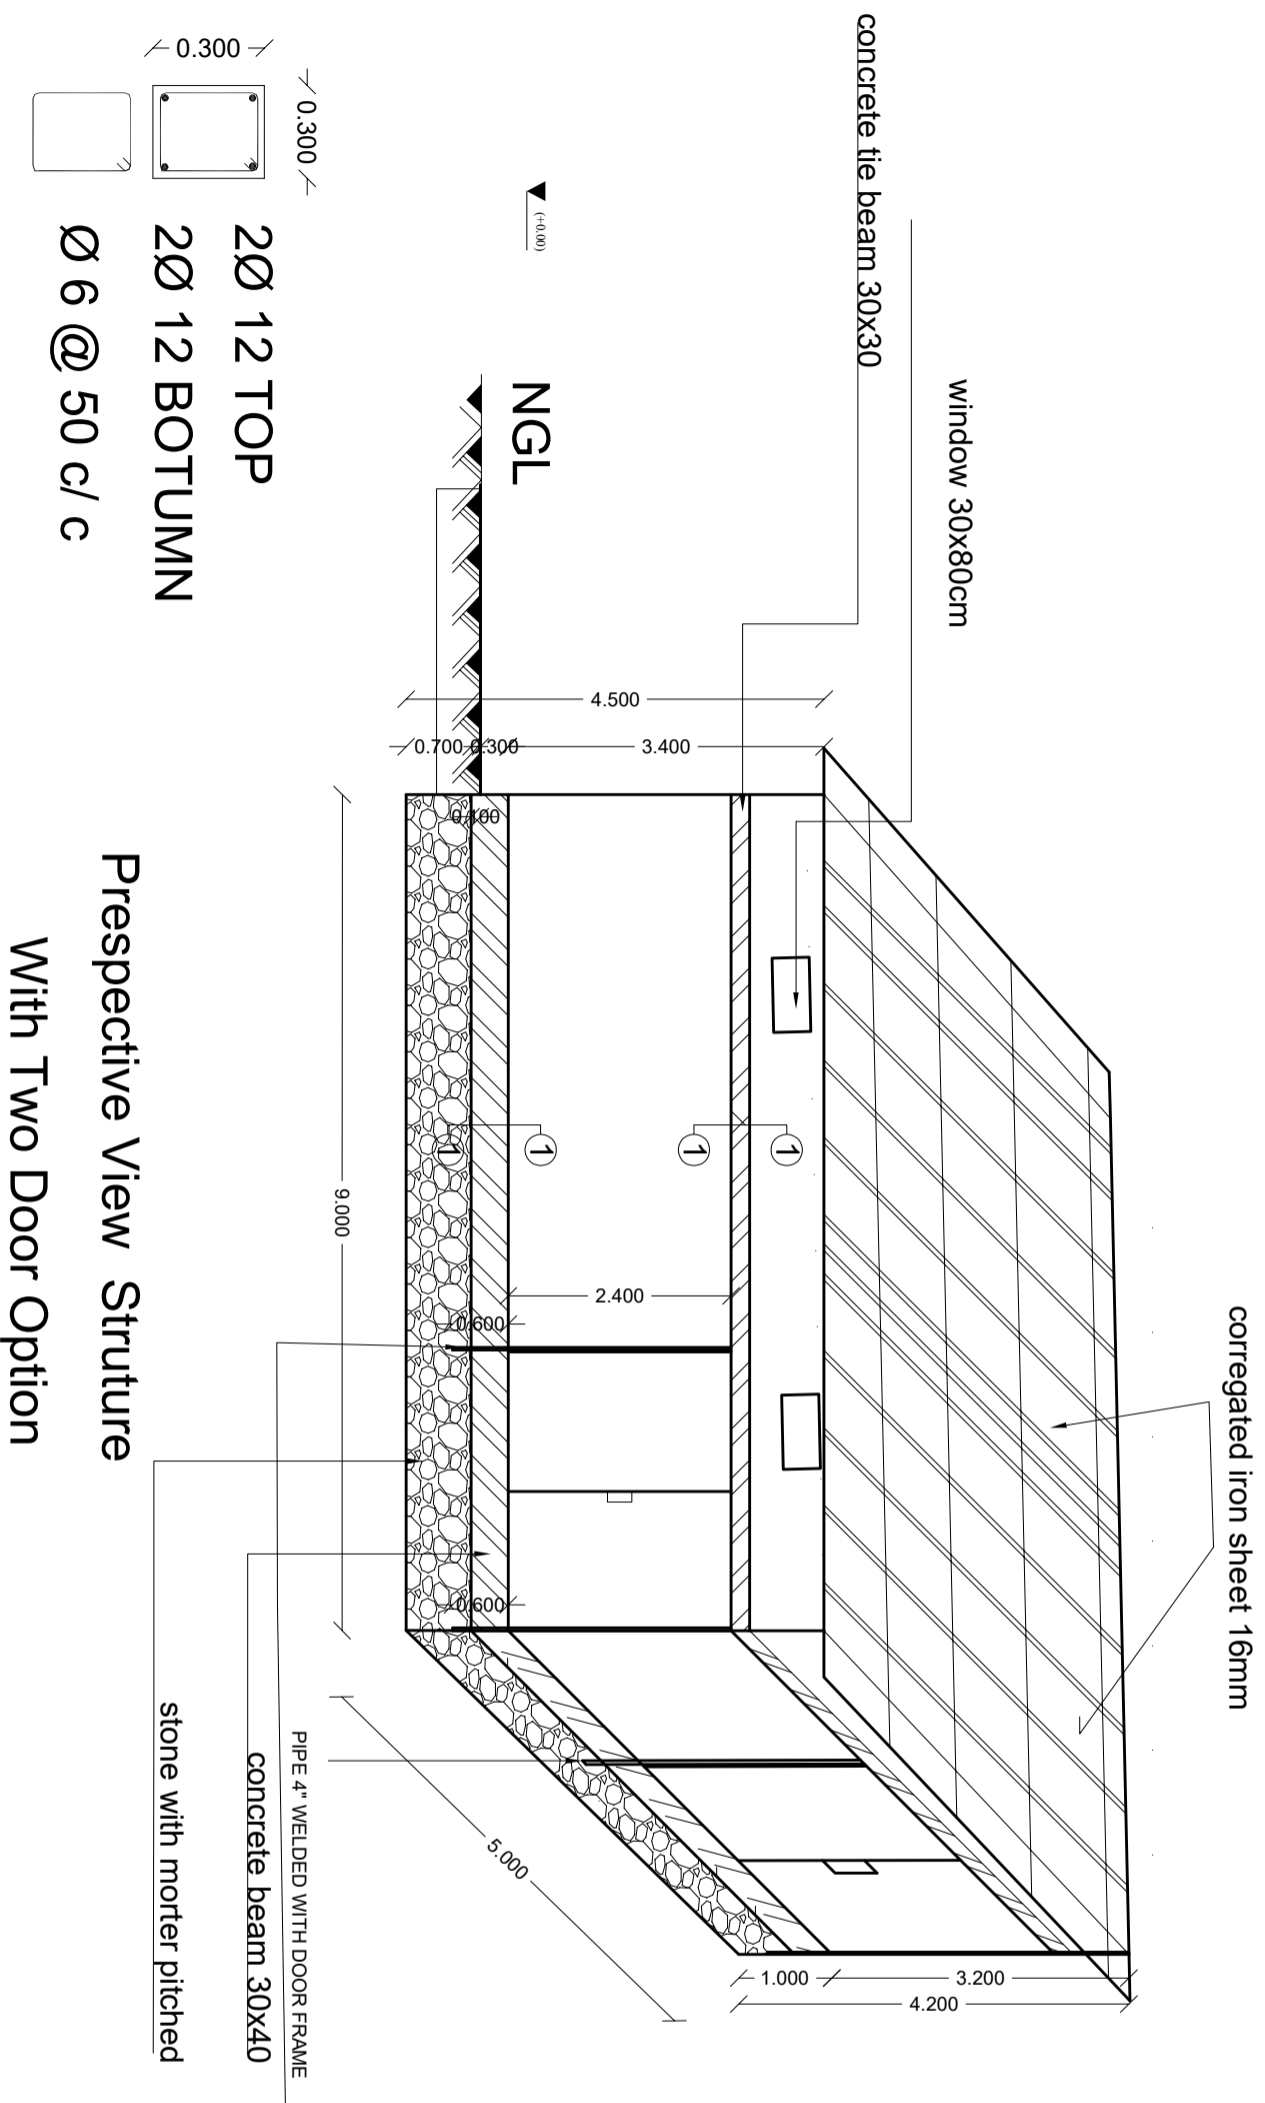

Doors & Window

Symbole	Dimension / cm	
	Width	Hight
D1	300	240
W1	80	30

section ( 1 - 1 ) beam section

Perspective View Structure  
With Two Door Option